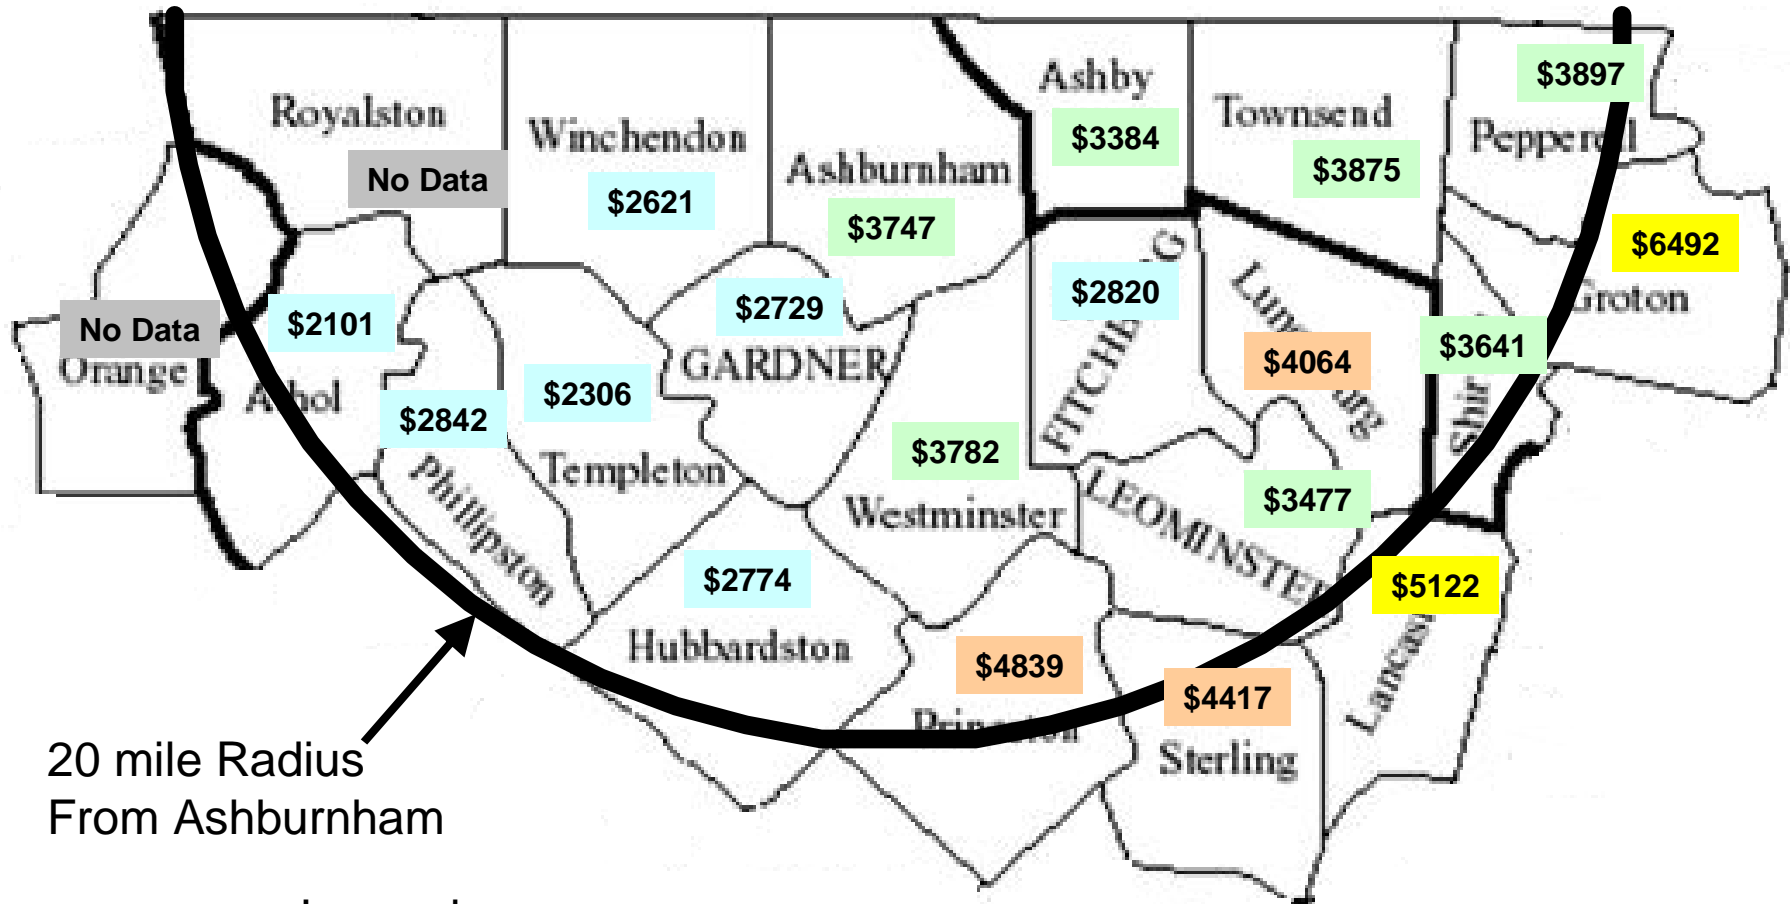

2011 Average Single Family Real Estate Tax Bill

Data from Mass DOR

20 mile Radius
From Ashburnham

Legend:

- Taxes from \$2000 to \$2999
- Taxes from \$3000 to \$3999
- Taxes from \$4000 to \$4999
- Taxes above \$5000
- No Data